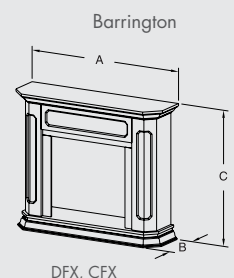

Cabinet Dimensions

Product	Surround	A	B	C	D	E	F	G	H	I
Standard Wall Cabinet Mantels (Hearth Included with Cabinet)										
DFX24	WSH24	38 ⅛"	14 ⅞"	38"	13 ¾"	26 ¼"	24 ¾"	26 ⅝"	35 ⅝"	6 ⅞"
DFX32	WSH32	52"	16 ¾"	48 ¼"	13"	34 ⅞"	32 ¾"	30 ⅞"	44 ⅝"	6 ⅞"
DFS32	WSHGC32	57 ¾"	21"	49 ¾"	18"	39 ¼"	37 ¾"	35 ⅞"	52 ¼"	5"
DFS36	WSHGC36	61 ½"	22 ¼"	49 ¾"	19 ⅜"	43 ¼"	41 ¾"	35 ⅞"	56 ¼"	5"
Standard Corner Cabinet Mantels (Hearth Included with Cabinet)										
DFX24	CSH24	46"	32 ½"	26 ¾"	38"	26 ¼"	24 ¾"	26 ⅝"	36"	13 ¾"
DFX32	CSH32	56 ⅜"	40"	32 ⅝"	48 ¼"	34 ⅞"	32 ¾"	30 ⅞"	43 ¼"	18 ⅝"
DFS32	CSHGC32	62"	43 ⅞"	35 ⅝"	49 ¾"	39 ¼"	37 ¾"	35 ⅞"	57 ¼"	5"
DFS36	CSHGC36	67 ½"	47 ¾"	39 ⅞"	49 ¾"	43 ¼"	41 ¾"	35 ⅞"	63"	5"

Barrington

DFX24, CFX24	BWC300	52 ½"	15"	44"	34 ⅜"	5"	47 ⅝"	30"	—	—	26 ½" X 27"	24" X 23 ½"	10 ½"
DFX32, CFX32	BWC400	61 ⅞"	18"	50 ¾"	34 ⅜"	5"	47 ⅝"	30"	—	—	35 ½" X 32 ¾"	32" X 29"	14"