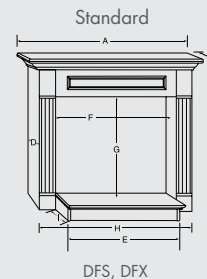

Cabinet Dimensions

Product	Surround	A	B	C	D	E	F	G	H	I
Standard Wall Cabinet Mantels (Hearth Included with Cabinet)										
DFX24	WSH24	38 ⅛"	14 ⅞"	38"	13 ¾"	26 ¼"	24 ¾"	26 ⅝"	35 ⅝"	6 ⅞"
DFX32	WSH32	52"	16 ¾"	48 ¼"	13"	34 ⅞"	32 ¾"	30 ⅞"	44 ⅝"	6 ⅞"
DFS32	WSHGC32	57 ¾"	21"	49 ¾"	18"	39 ¼"	37 ¾"	35 ⅞"	52 ¼"	5"
DFS36	WSHGC36	61 ½"	22 ¼"	49 ¾"	19 ⅜"	43 ¼"	41 ¾"	35 ⅞"	56 ¼"	5"
Standard Corner Cabinet Mantels (Hearth Included with Cabinet)										
DFX24	CSH24	46"	32 ½"	26 ¾"	38"	26 ¼"	24 ¾"	26 ⅝"	36"	13 ¾"
DFX32	CSH32	56 ⅜"	40"	32 ⅝"	48 ¼"	34 ⅞"	32 ¾"	30 ⅞"	43 ¼"	18 ⅝"
DFS32	CSHGC32	62"	43 ⅞"	35 ⅝"	49 ¾"	39 ¼"	37 ¾"	35 ⅞"	57 ¼"	5"
DFS36	CSHGC36	67 ½"	47 ¾"	39 ⅞"	49 ¾"	43 ¼"	41 ¾"	35 ⅞"	63"	5"

Barrington

DFX24, CFX24	BWC300	52 ½"	15"	44"	34 ⅜"	5"	47 ⅝"	30"	—	—	26 ½" X 27"	24" X 23 ½"	10 ½"
DFX32, CFX32	BWC400	61 ⅞"	18"	50 ¾"	34 ⅜"	5"	47 ⅝"	30"	—	—	35 ½" X 32 ¾"	32" X 29"	14"