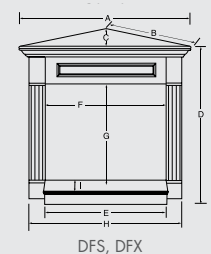

Cabinet Dimensions

Product	Surround	A	B	C	D	E	F	G	H	I
Standard Wall Cabinet Mantels (Hearth Included with Cabinet)										
DFX24	WSH24	38 ⅛"	14 ⅞"	38"	13 ¾"	26 ¼"	24 ¾"	26 ⅝"	35 ⅝"	6 ⅞"
DFX32	WSH32	52"	16 ¾"	48 ¼"	13"	34 ⅞"	32 ¾"	30 ⅞"	44 ⅝"	6 ⅞"
DFS32	WSHGC32	57 ¾"	21"	49 ¾"	18"	39 ¼"	37 ¾"	35 ⅞"	52 ¼"	5"
DFS36	WSHGC36	61 ½"	22 ¼"	49 ¾"	19 ⅜"	43 ¼"	41 ¾"	35 ⅞"	56 ¼"	5"
Standard Corner Cabinet Mantels (Hearth Included with Cabinet)										
DFX24	CSH24	46"	32 ½"	26 ¾"	38"	26 ¼"	24 ¾"	26 ⅝"	36"	13 ¾"
DFX32	CSH32	56 ⅜"	40"	32 ⅝"	48 ¼"	34 ⅞"	32 ¾"	30 ⅞"	43 ¼"	18 ⅝"
DFS32	CSHGC32	62"	43 ⅞"	35 ⅝"	49 ¾"	39 ¼"	37 ¾"	35 ⅞"	57 ¼"	5"
DFS36	CSHGC36	67 ½"	47 ¾"	39 ⅞"	49 ¾"	43 ¼"	41 ¾"	35 ⅞"	63"	5"

Barrington

DFX24, CFX24	BWC300	52 ½"	15"	44"	34 ⅜"	5"	47 ⅝"	30"	—	—	26 ½" X 27"	24" X 23 ½"	10 ½"
DFX32, CFX32	BWC400	61 ⅞"	18"	50 ¾"	34 ⅜"	5"	47 ⅝"	30"	—	—	35 ½" X 32 ¾"	32" X 29"	14"