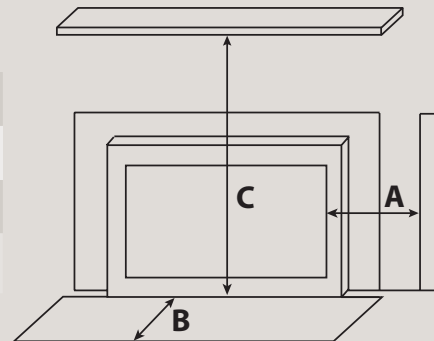

Fireplace Details

BTU Maximum Input	30,000 BTU
BTU Minimum Output*	9,100 BTU
Heating Area	1,600 sq. ft.
Energuide FE Rating (P4)	61%
AFUE Rating (DV)	71%
Steady State Efficiency	81%
Weight	130 lbs

Unit Dimensions

Clearance to Combustibles

A	Mantle pillar to the edge the of glass	9"
B	Minimum non-combustible surface in front of unit	11"
C	Floor to an 8" wide mantle	38"

Please see owner's manual for more information