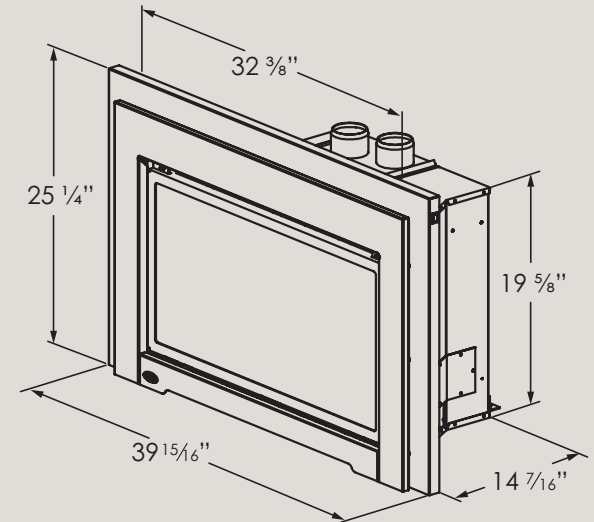

THE EG31
GAS FIREPLACE INSERT

THE EG31

GAS FIREPLACE INSERT

With Contemporary Surround Panel, Ceramic Brick Liner, and High Definition Log Set

Design Features

- Clean Face Look — *No Louvers*
- 50% Turn-Down Valve
- Glass Size: 435 sq. in.
- High Definition Log Set
- Ceramic Brick Liner
- Easy Access Burner Switch
- 130 CFM Room Fan (Variable Control)
- Limited Lifetime Warranty

Available Options

- Hearth Shelf
- Stackable Riser
- Safety Screen
- Proflame Remote or Thermostat Control
- Surround Options:
 - Contemporary Surround 25.5" H x 40" W
 - Oversize Contemporary Surround 28.5" H x 40" W

Clearance to Combustibles

A	Mantle pillar to the edge the of glass	9"
B	Minimum non-combustible surface in front of unit	11"
C	Floor to an 8" wide mantle	38"

Please see owner's manual for more information